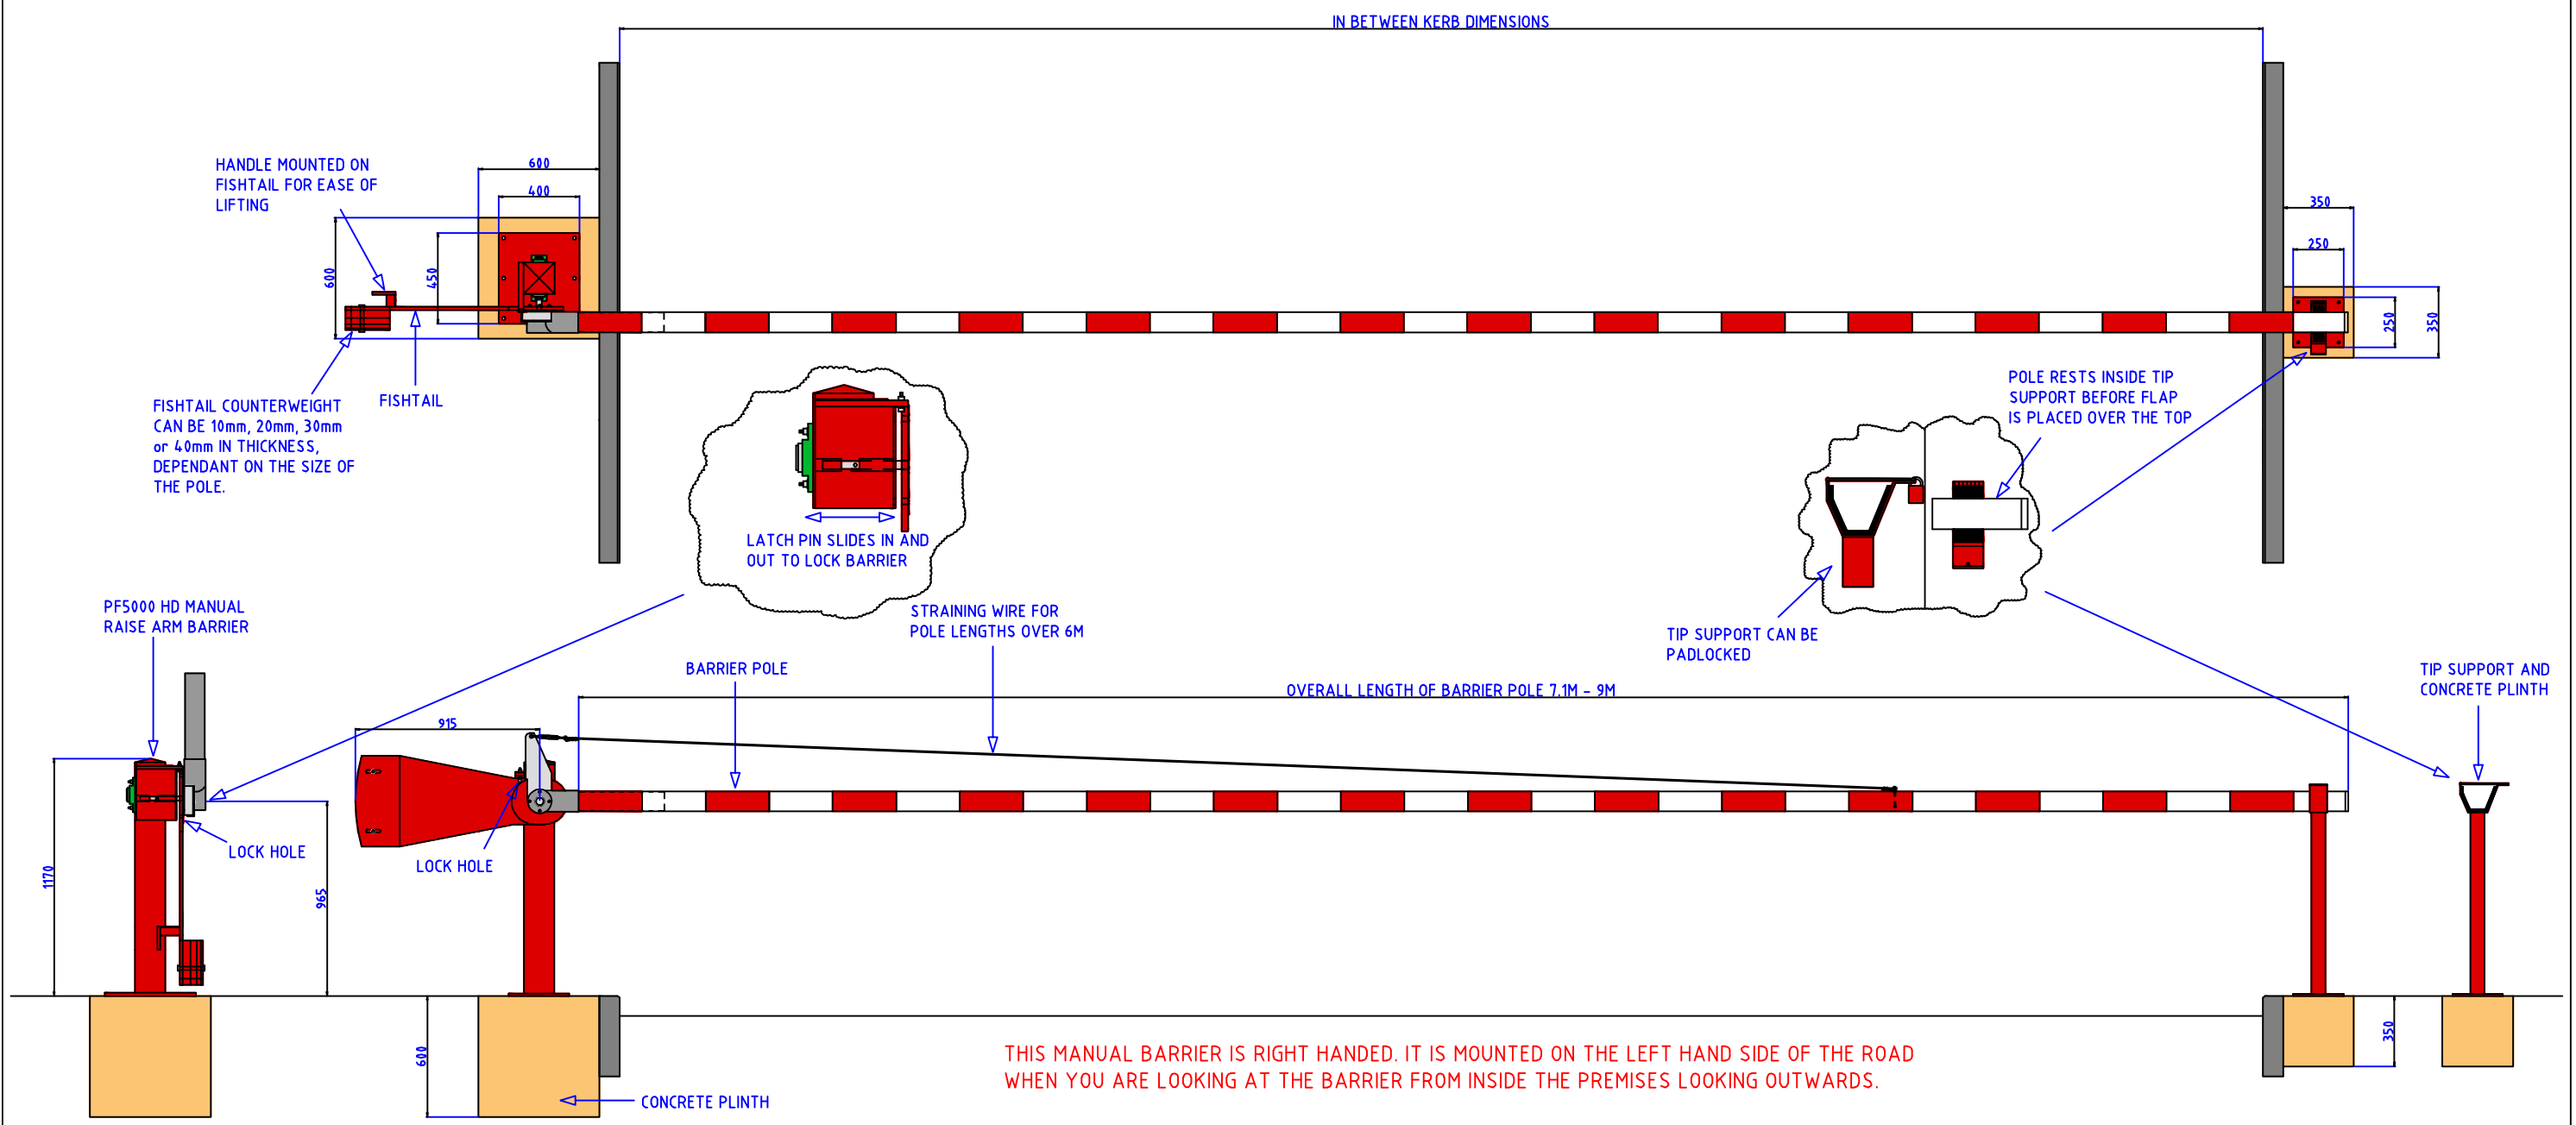

PF5000 HEAVY DUTY MANUAL RAISE ARM BARRIER

UNIT 1, KINGSBURY LINK,
TRINITY ROAD, TAMWORTH, STAFFS,
B78 2EX
TEL: 08451 771122 FAX: 08451 771133
E-MAIL: sales@parkingfacilities.co.uk

DRAWN BY :	STUART RUSSELL	TITLE : PF5000 HEAVY DUTY MANUAL RAISE ARM BARRIER			
DATE :	06/03/2009				
SCALE :	SCHEMATIC	DRAWING NUMBER :	PF5000-HD	REVISION :	1