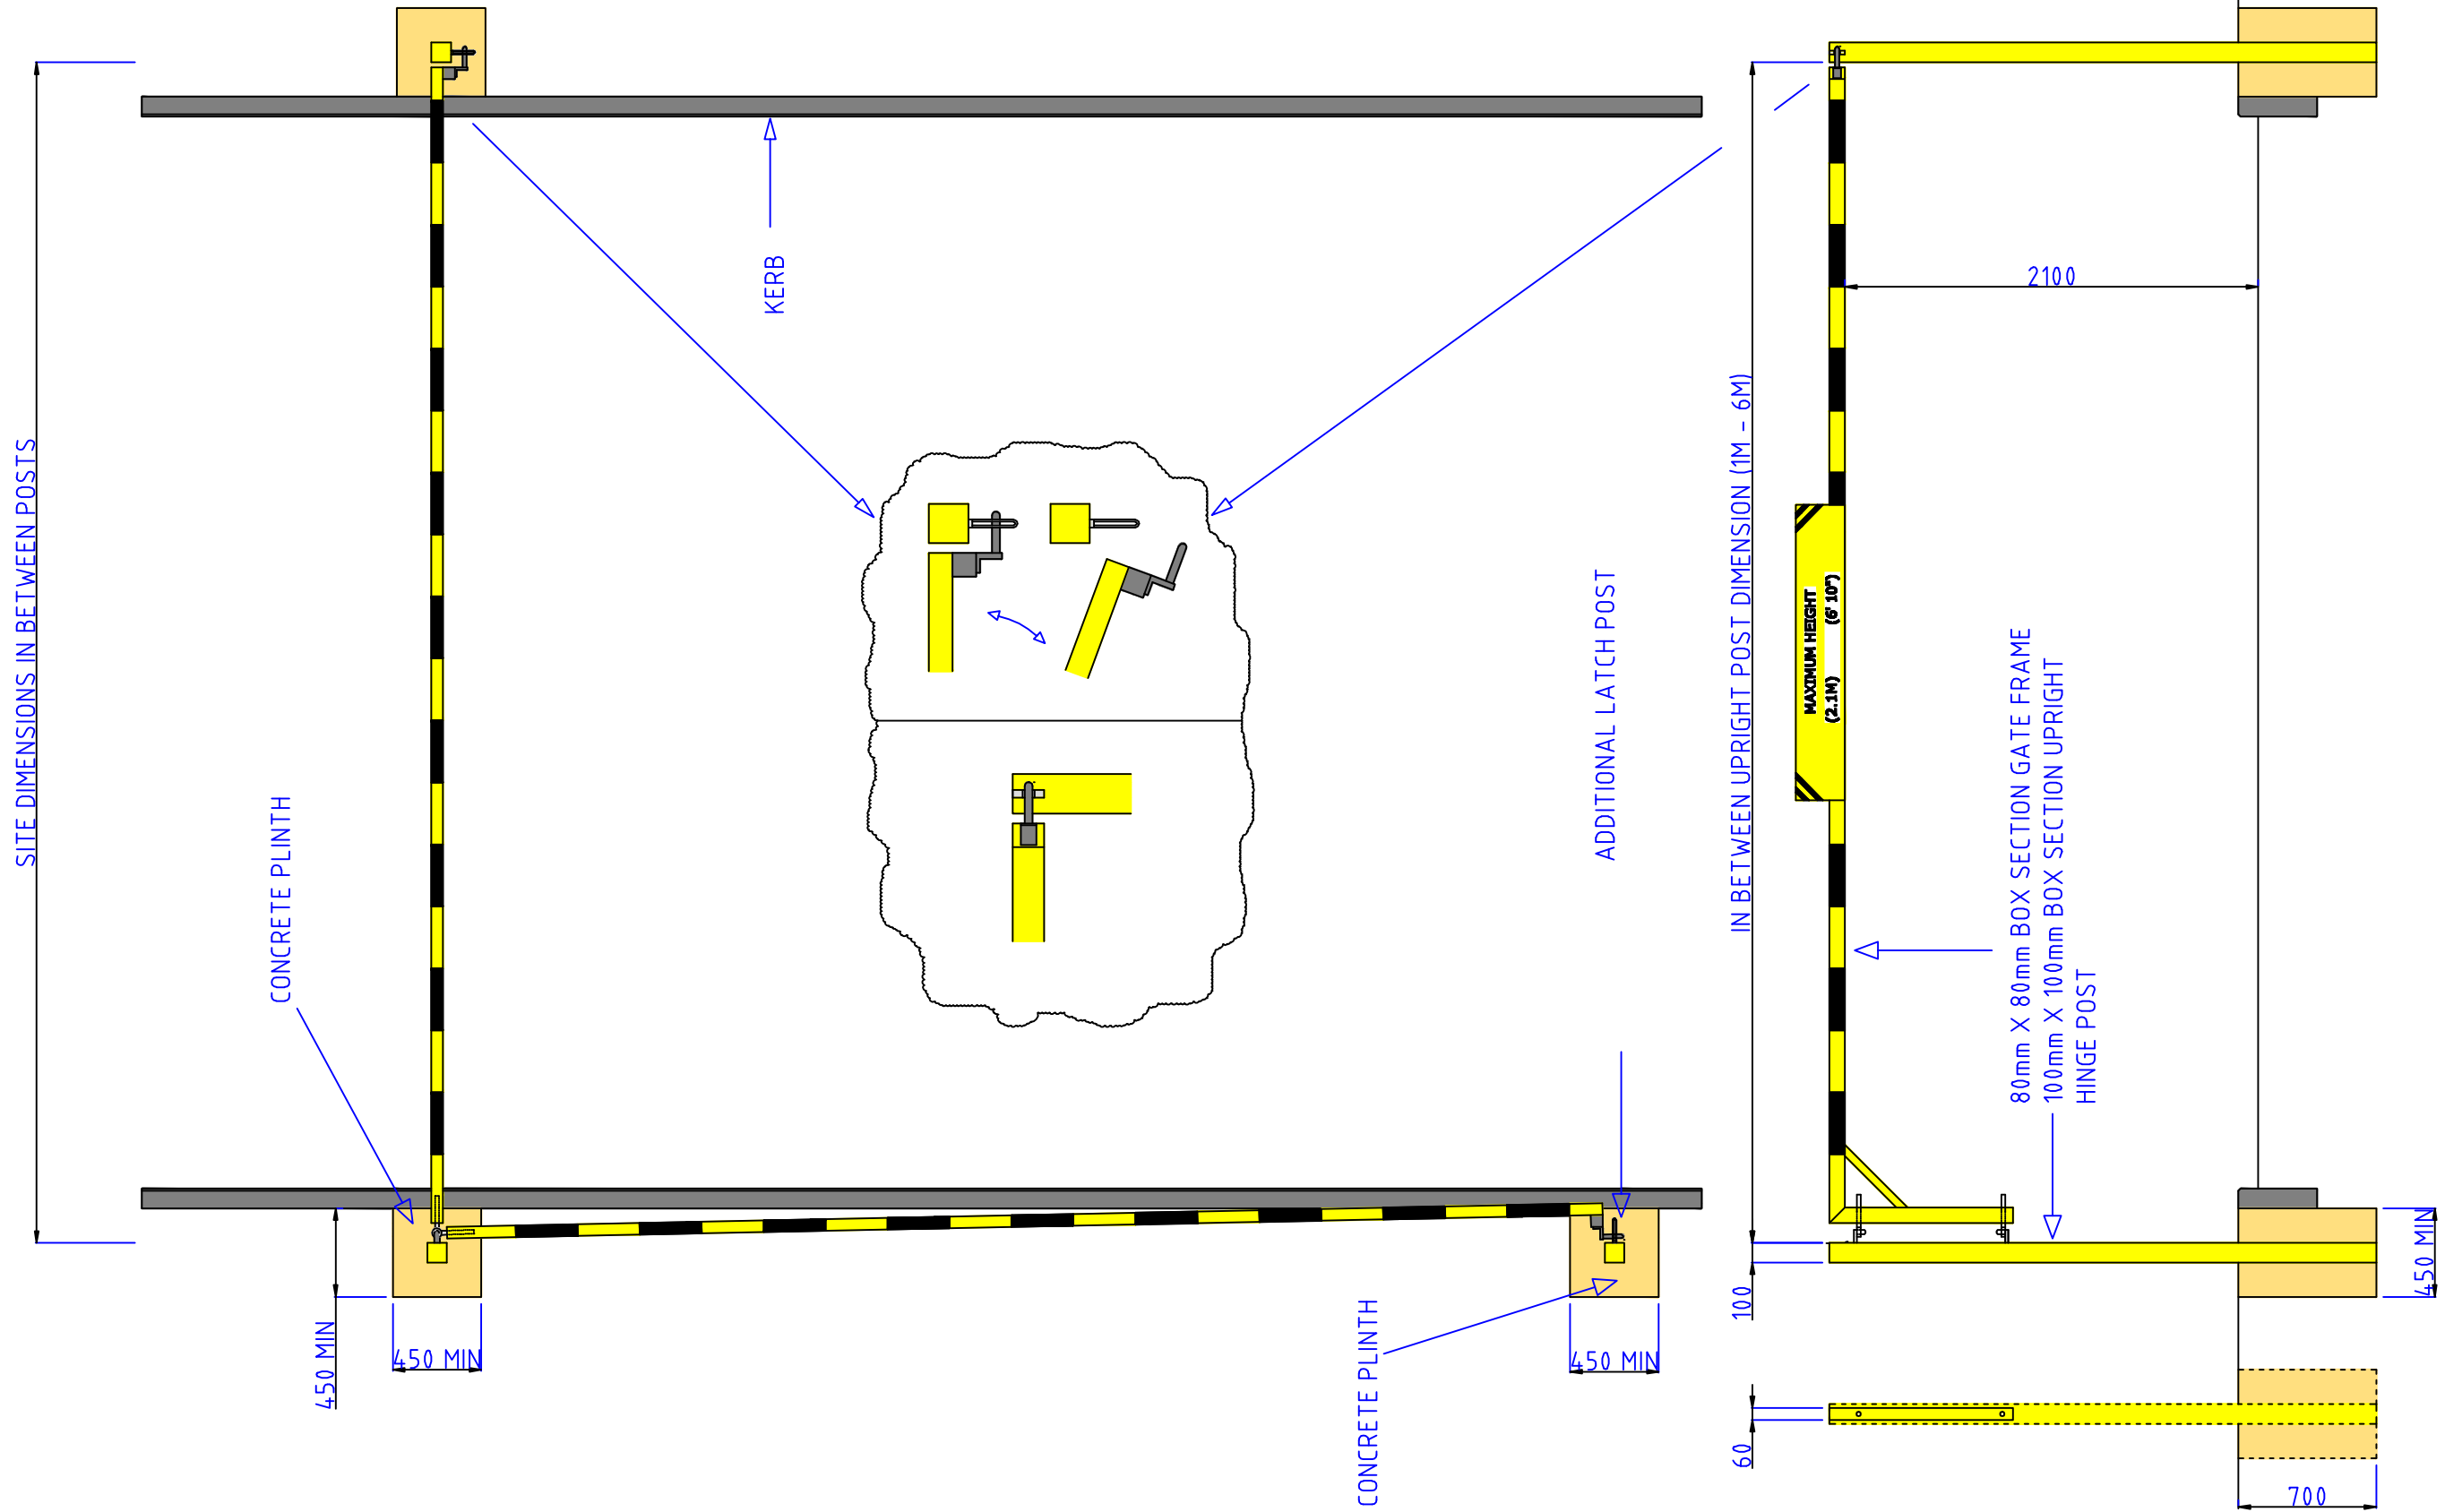

PF5600 HEIGHT RESTRICTION BARRIER

UNIT 1, KINGSBURY LINK,
TRINITY ROAD, TAMWORTH,
STAFFORDSHIRE, B76 9EB
TEL: 01675 471122, FAX: 01675 471133
E-MAIL: sales@parkingfacilities.co.uk

DRAWN BY : STUART RUSSELL
DATE : 09/03/2009
SCALE : SCHEMATIC

TITLE : PF5600 SINGLE LEAF HEIGHT RESTRICTOR CAST IN

DRAWING NUMBER : PF5600-SC REVISION : 1